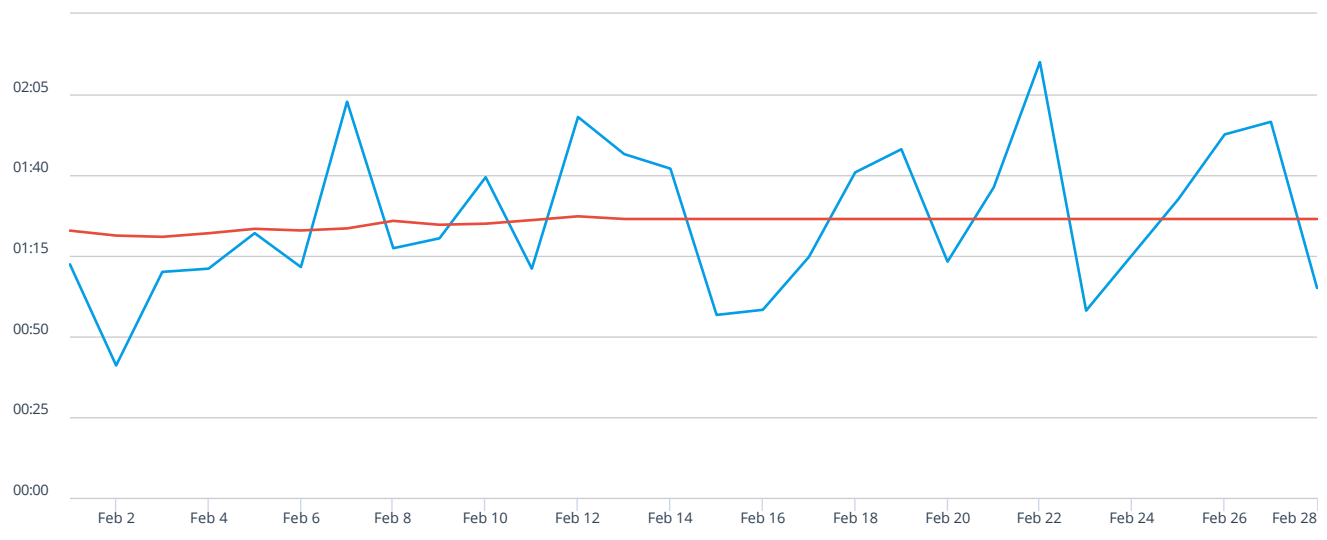

Previous Month ▾ Feb 1, 2026 - Feb 28, 2026 ▾

01:24

MM:SS
Average First Apparatus Turnout Time

02:15

MM:SS
90th Percentile First Apparatus Turnout Time

28

DAYS
In Selected Time Slice

99

INCIDENTS
In Selected Time Slice

Counts | % Rows | % Columns | **% All**

Week Ending	2/1/26	2/8/26	2/15/26	2/22/26	3/1/26	3/8/26	3/15/26	3/22/26	3/29/26	4/5/26	4/12/26	4/19/26	4/26/26	Total
00:00 - 00:29		2.02%	3.03%		4.04%									9.09%
00:30 - 00:59	1.01%	3.03%	1.01%	5.05%	5.05%									15.15%
01:00 - 01:29	1.01%	8.08%	9.09%	10.1%	7.07%									35.35%
01:30 - 01:59	1.01%	6.06%	2.02%	9.09%	4.04%									22.22%
02:00 - 02:59		3.03%	7.07%	2.02%	3.03%									15.15%
03:00 - 04:59			1.01%		2.02%									3.03%
05:00 - 09:59														
Total	3.03%	22.22%	23.23%	26.26%	25.25%									100%
Exceptions														1.98%