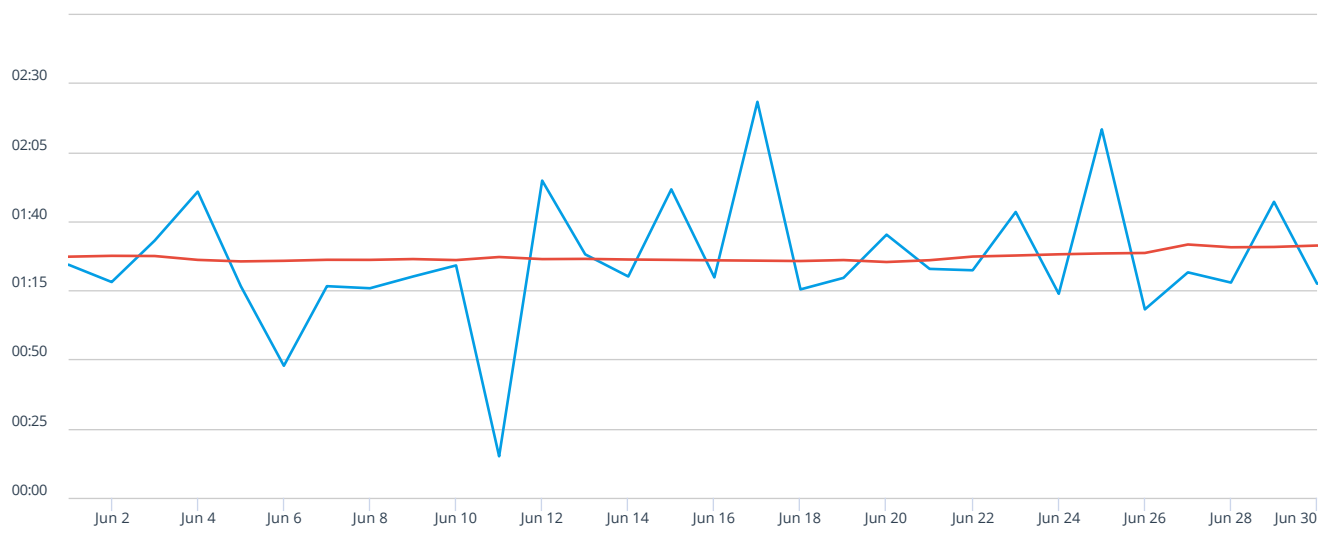

Previous Month ▾ Jun 1, 2024 - Jun 30, 2024 ▾

01:25

MM:SS
Average First Apparatus Turnout Time

02:17

MM:SS
90th Percentile First Apparatus Turnout Time

30

DAYS
In Selected Time Slice

132

INCIDENTS
In Selected Time Slice

Counts % Rows % Columns **% All**

Week Ending	6/2/24	6/9/24	6/16/24	6/23/24	6/30/24	7/7/24	7/14/24	7/21/24	7/28/24	8/4/24	8/11/24	8/18/24	8/25/24	Total
00:00 - 00:29	0.76%	3.03%	0.76%	2.27%	3.03%									9.85%
00:30 - 00:59		3.03%	1.52%	3.79%	3.79%									12.12%
01:00 - 01:29	1.52%	9.85%	6.06%	7.58%	10.61%									35.61%
01:30 - 01:59	0.76%	4.55%	3.03%	9.09%	9.09%									26.52%
02:00 - 02:59	0.76%	1.52%	2.27%	7.58%	1.52%									13.64%
03:00 - 04:59				1.52%										1.52%
05:00 - 09:59					0.76%									0.76%
Total	3.79%	21.97%	13.64%	31.82%	28.79%									100%
Exceptions														1.49%