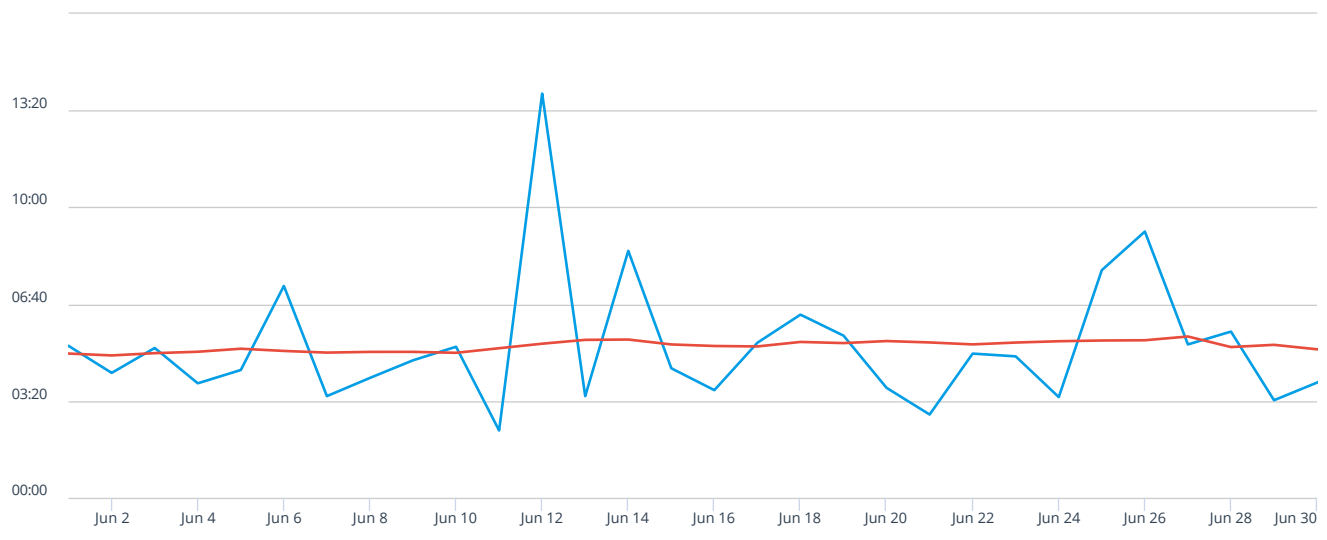

Previous Month ▾ Jun 1, 2024 - Jun 30, 2024 ▾

05:37

MM:SS
Average First Apparatus Travel Time

09:12

MM:SS
90th Percentile First Apparatus Travel Time

30

DAYS
In Selected Time Slice

104

INCIDENTS
In Selected Time Slice

Counts % Rows % Columns **% All**

Week Ending	6/2/24	6/9/24	6/16/24	6/23/24	6/30/24	7/7/24	7/14/24	7/21/24	7/28/24	8/4/24	8/11/24	8/18/24	8/25/24	Total
00:00 - 03:59	2.88%	3.85%	3.85%	14.42%	11.54%									36.54%
04:00 - 07:59	0.96%	14.42%	8.65%	13.46%	10.58%									48.08%
08:00 - 11:59	0.96%	1.92%	0.96%	3.85%	2.88%									10.58%
12:00 - 15:59				0.96%										0.96%
16:00 - 29:59			1.92%		1.92%									3.85%
30:00 - 1:29:59														
Total	4.81%	20.19%	15.38%	32.69%	26.92%									100%
Exceptions														22.39%