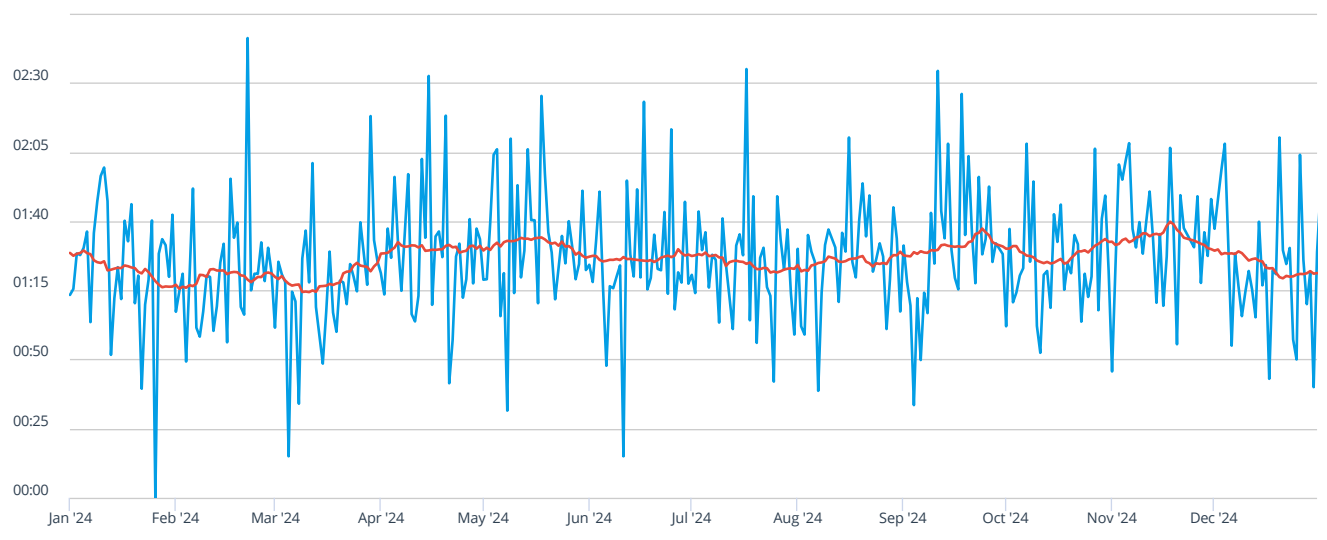

Previous Year ▾ Jan 1, 2024 - Dec 31, 2024 ▾

01:26

MM:SS
Average First Apparatus Turnout Time

02:12

MM:SS
90th Percentile First Apparatus Turnout Time

366

DAYS
In Selected Time Slice

1,552

INCIDENTS
In Selected Time Slice

Counts % Rows % Columns **% All**

	Jan '24	Feb '24	Mar '24	Apr '24	May '24	Jun '24	Jul '24	Aug '24	Sep '24	Oct '24	Nov '24	Dec '24	Jan '25	Total
00:00 - 00:29	1.22%	1.03%	0.97%	0.77%	0.45%	0.84%	0.52%	0.52%	0.52%	0.71%	0.32%	0.32%		8.18%
00:30 - 00:59	1.29%	1.1%	1.22%	0.9%	0.64%	1.03%	1.35%	0.45%	0.58%	1.1%	0.77%	1.35%		11.79%
01:00 - 01:29	3.67%	3.22%	3.29%	3.99%	2.13%	3.03%	2.84%	3.48%	3.48%	2.77%	2.06%	3.54%		37.5%
01:30 - 01:59	2.58%	1.87%	1.93%	2.26%	2%	2.26%	2.45%	2.38%	2.19%	2.71%	2.51%	2.19%		27.32%
02:00 - 02:59	2%	0.84%	0.84%	0.97%	1.42%	1.16%	0.84%	1.35%	1.29%	0.9%	1.29%	0.9%		13.79%
03:00 - 04:59	0.13%	0.06%		0.06%	0.19%	0.13%	0.06%		0.13%	0.06%	0.19%			1.03%
05:00 - 09:59		0.06%		0.19%	0.06%	0.06%								0.39%
Total	10.89%	8.18%	8.25%	9.15%	6.89%	8.51%	8.05%	8.18%	8.18%	8.25%	7.15%	8.31%		100%
Exceptions														0.96%