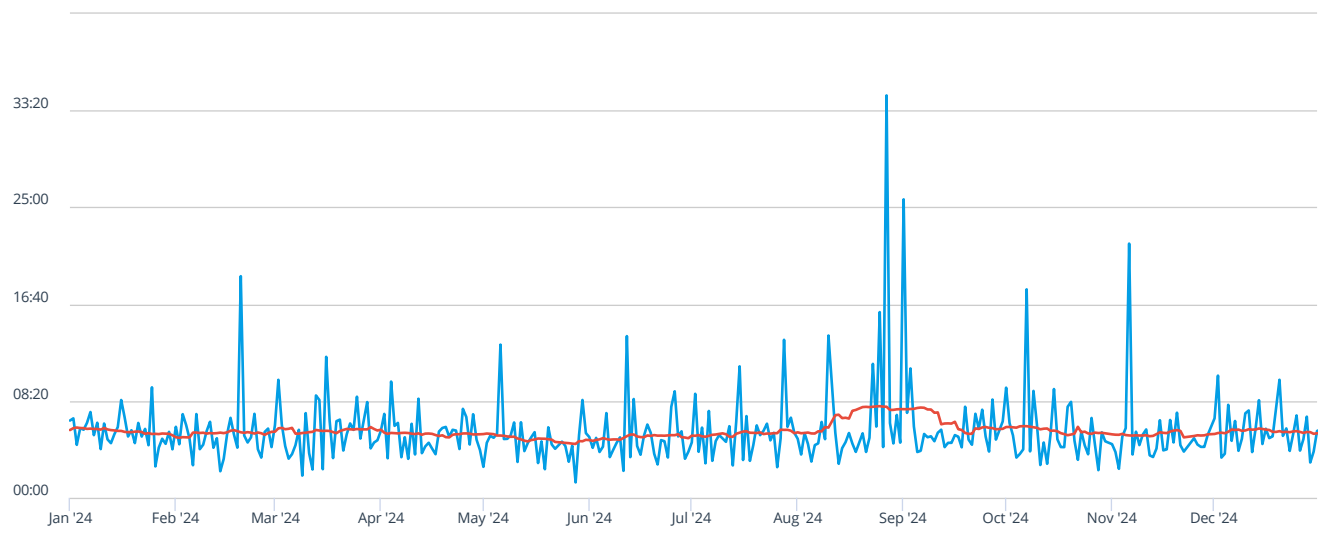

Previous Year ▾ Jan 1, 2024 - Dec 31, 2024 ▾

05:46

MM:SS
Average First Apparatus Travel Time

09:38

MM:SS
90th Percentile First Apparatus Travel Time

366

DAYS
In Selected Time Slice

1,297

INCIDENTS
In Selected Time Slice

Counts | % Rows | % Columns | **% All**

	Jan '24	Feb '24	Mar '24	Apr '24	May '24	Jun '24	Jul '24	Aug '24	Sep '24	Oct '24	Nov '24	Dec '24	Jan '25	Total
00:00 - 03:59	3.39%	2.39%	2.93%	3.47%	2.31%	2.93%	2.47%	2.62%	2.31%	3.16%	3.08%	3.01%		34.08%
04:00 - 07:59	5.55%	5.01%	4.16%	4.32%	3.08%	3.86%	4.24%	3.93%	4.63%	3.86%	2.93%	3.55%		49.11%
08:00 - 11:59	2.47%	0.69%	1%	1%	0.69%	0.85%	0.69%	0.69%	0.46%	0.46%	0.93%	1.39%		11.33%
12:00 - 15:59	0.08%	0.15%	0.46%	0.39%	0.23%	0.08%	0.15%	0.08%	0.31%	0.46%	0.08%	0.62%		3.08%
16:00 - 29:59	0.15%	0.15%	0.15%	0.08%		0.31%	0.31%	0.15%	0.31%	0.08%		0.08%		1.77%
30:00 - 1:29:59		0.08%	0.15%					0.15%	0.08%	0.08%	0.08%			0.62%
Total	11.64%	8.48%	8.87%	9.25%	6.32%	8.02%	7.86%	7.63%	8.1%	8.1%	7.09%	8.64%		100%
Exceptions														17.23%