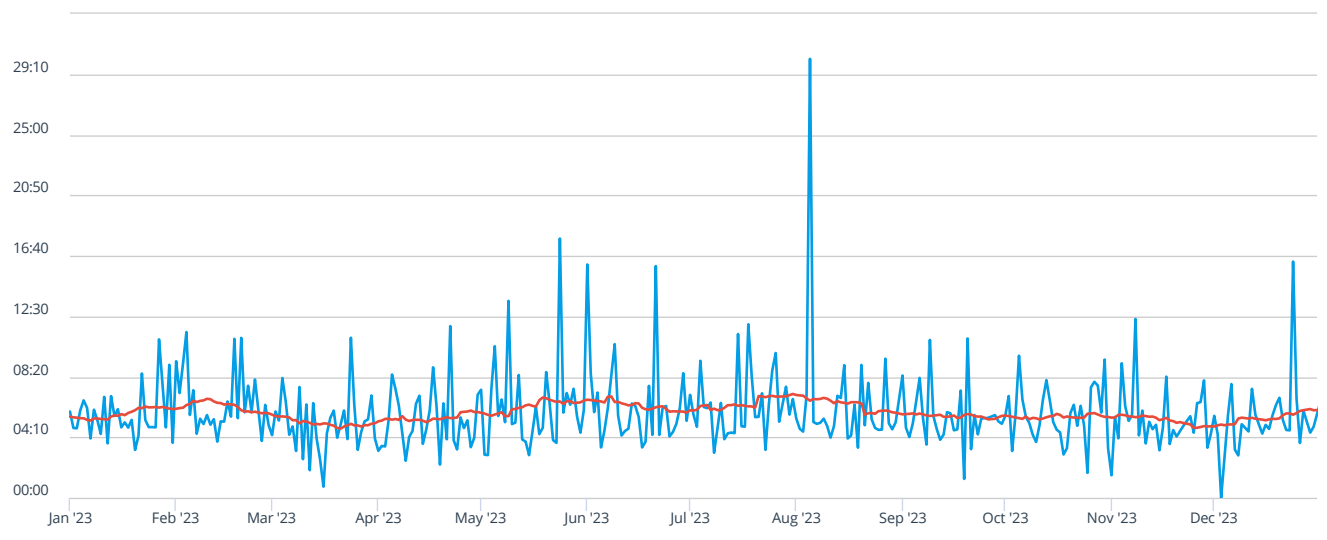

Previous Year ▾ Jan 1, 2023 - Dec 31, 2023 ▾

06:02
MM:SS
Average First Apparatus Travel Time

10:22
MM:SS
90th Percentile First Apparatus Travel Time

365
DAYS
In Selected Time Slice

1,674
INCIDENTS
In Selected Time Slice

Counts % Rows % Columns **% All**

	Jan '23	Feb '23	Mar '23	Apr '23	May '23	Jun '23	Jul '23	Aug '23	Sep '23	Oct '23	Nov '23	Dec '23	Jan '24	Total
00:00 - 03:59	2.57%	3.7%	5.26%	3.17%	2.15%	2.51%	2.33%	2.27%	2.15%	2.45%	2.51%	1.85%		32.92%
04:00 - 07:59	4.24%	8.18%	6.09%	3.82%	3.05%	2.93%	3.05%	3.7%	3.29%	3.23%	3.17%	3.76%		48.51%
08:00 - 11:59	0.78%	2.57%	1.79%	0.78%	1.14%	0.96%	0.78%	0.72%	0.9%	0.9%	0.54%	0.42%		12.25%
12:00 - 15:59	0.12%	1.14%	0.24%	0.24%	0.24%	0.24%	0.48%	0.36%	0.06%	0.24%	0.18%	0.12%		3.64%
16:00 - 29:59	0.24%	0.6%		0.18%	0.12%	0.3%	0.18%	0.06%	0.24%	0.12%	0.12%	0.06%		2.21%
30:00 - 1:29:59		0.12%	0.06%		0.06%	0.12%	0.06%	0.06%						0.48%
Total	7.95%	16.31%	13.44%	8.18%	6.75%	7.05%	6.87%	7.17%	6.63%	6.93%	6.51%	6.21%		100%
Exceptions														12.26%