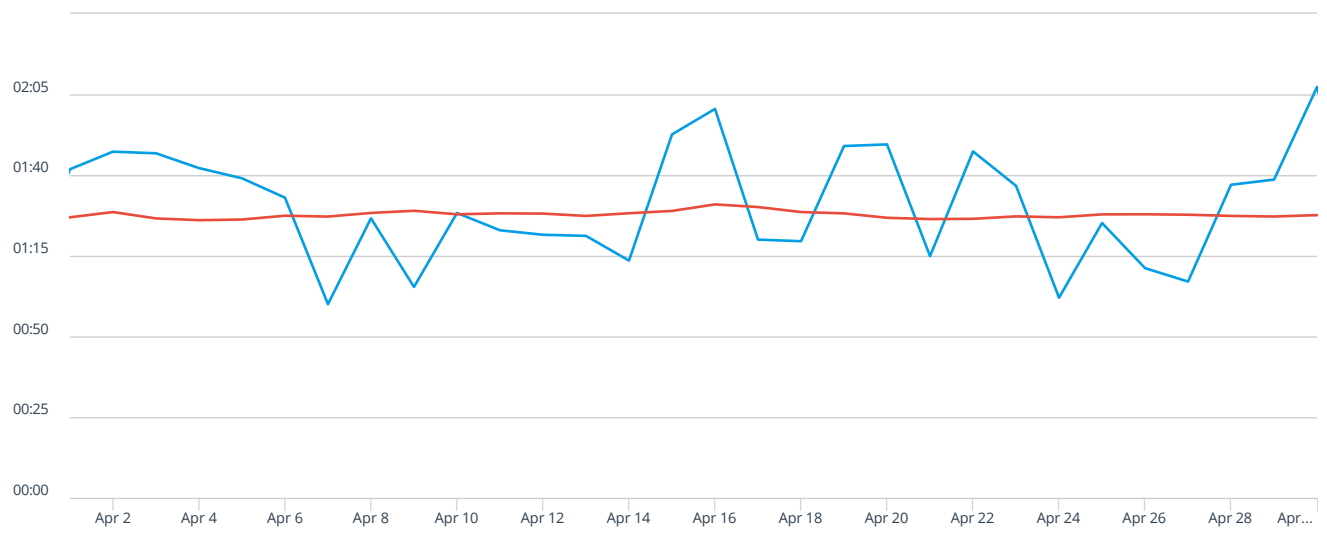

Custom ▾ Apr 1, 2023 - Apr 30, 2023 ▾

01:29

MM:SS
Average First Apparatus Turnout Time

02:14

MM:SS
90th Percentile First Apparatus Turnout Time

30

DAYS
In Selected Time Slice

141

INCIDENTS
In Selected Time Slice

- Counts
- % Rows
- % Columns
- % All

Week Ending	4/2/23	4/9/23	4/16/23	4/23/23	4/30/23	5/7/23	5/14/23	5/21/23	5/28/23	6/4/23	6/11/23	6/18/23	6/25/23	Total
00:00 - 00:29	0.71%	0.71%	0.71%	2.84%	3.55%									8.51%
00:30 - 00:59	0.71%	4.26%	2.84%	0.71%	2.13%									10.64%
01:00 - 01:29	1.42%	5.67%	6.38%	6.38%	9.93%									29.79%
01:30 - 01:59	0.71%	6.38%	10.64%	6.38%	7.8%									31.91%
02:00 - 02:59	2.84%	5.67%	2.13%	3.55%	4.96%									19.15%
03:00 - 04:59														
05:00 - 09:59														
Total	6.38%	22.7%	22.7%	19.86%	28.37%									100%
Exceptions														1.4%