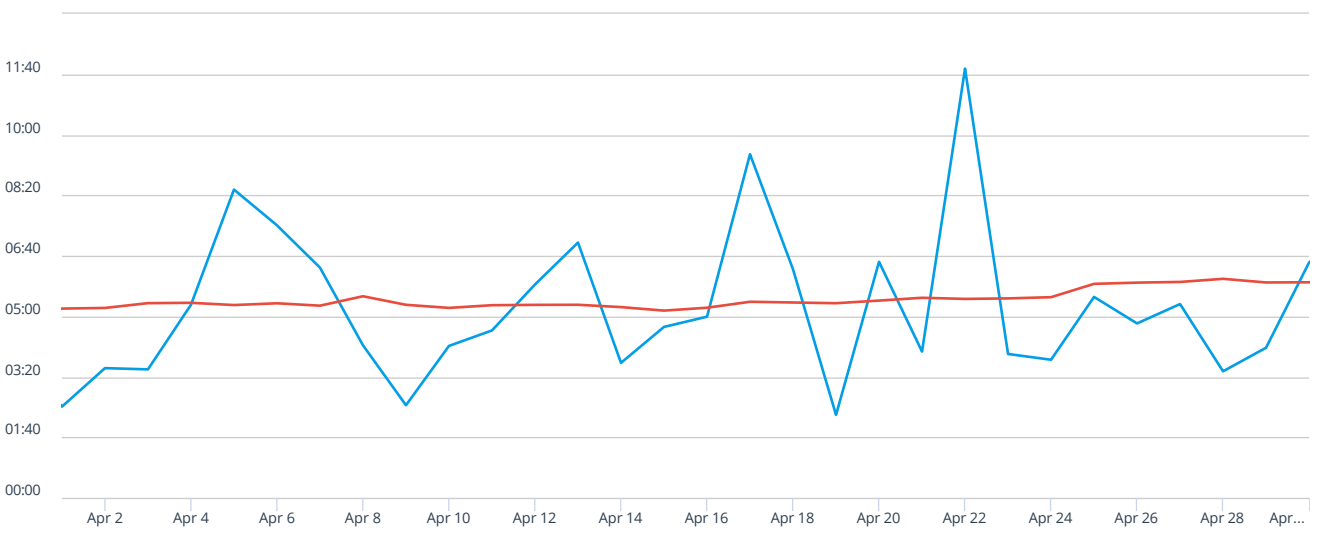

Custom ▾ Apr 1, 2023 - Apr 30, 2023 ▾

05:16

MM:SS
Average First Apparatus Travel Time

10:26

MM:SS
90th Percentile First Apparatus Travel Time

30

DAYS
In Selected Time Slice

130

INCIDENTS
In Selected Time Slice

Counts % Rows % Columns **% All**

Week Ending	4/2/23	4/9/23	4/16/23	4/23/23	4/30/23	5/7/23	5/14/23	5/21/23	5/28/23	6/4/23	6/11/23	6/18/23	6/25/23	Total
00:00 - 03:59	4.62%	8.46%	8.46%	6.92%	11.54%									40%
04:00 - 07:59	2.31%	10%	11.54%	7.69%	14.62%									46.15%
08:00 - 11:59		3.08%	1.54%	1.54%	2.31%									8.46%
12:00 - 15:59		0.77%	0.77%	0.77%	0.77%									3.08%
16:00 - 29:59		0.77%		1.54%										2.31%
30:00 - 1:29:59														
Total	6.92%	23.08%	22.31%	18.46%	29.23%									100%
Exceptions														9.09%